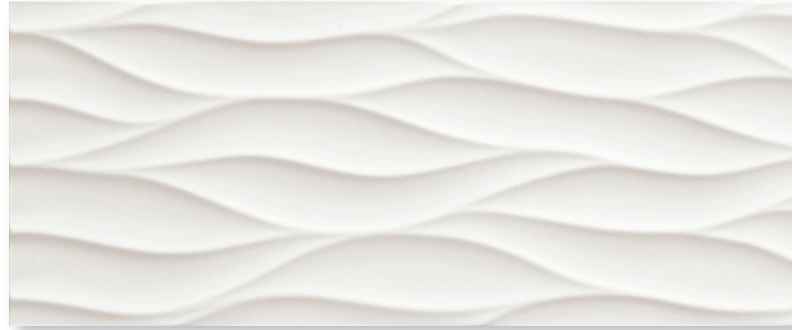

LUMINA

COLLECTION

MALINE TILE
ELEVATE YOUR SHOWROOM

malinetile.com

LUMINA

Stock Sizes

10"x30"

Colors

Bianco

Curve Bianco

Line Bianco

Rose Bianco

Square Bianco

Bianco | 10"x30"

Curve Bianco | 10"x30"

Line Bianco | 10"x30"

Rose Bianco | 10"x30"

Square Bianco | 10"x30"

LUMINA

Technical Characteristics

Material	Finish	Thickness	Application	Frost Resistance	Shade Variation	Water Absorption
White Body Ceramic	Glossy	8.5mm-10.5mm	Interior/ Exterior	Yes	V0	>10%